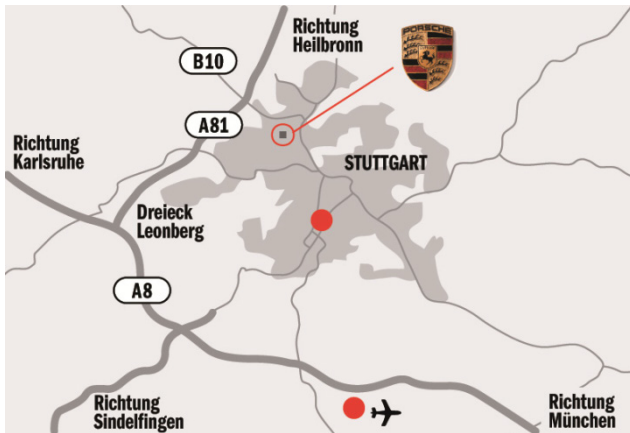

INFO

HOW TO FIND THE PORSCHE MUSEUM

BY CAR

Take the highway A81 („Stuttgart-Heilbronn“) until the exit „Zuffenhausen“. Continue on B10 towards Stuttgart. Take the first exit towards „Zuffenhausen“. After one kilometer you reach the Porsche Museum, using the first exit of the roundabout.

From Stuttgart city center take the B27/ „Heilbronner Straße“ towards „Zuffenhausen“. After approx. 5 kilometers follow „Heilbronner Straße“. Do not turn right to B10. Follow „Ludwigsburger Straße“. At the first traffic lights, turn left into „Frankenstraße“. Keep left. Pass the underbridge and turn right at the next traffic lights to „Schwieberdinger Straße“ for about 1 kilometer until the roundabout „Porscheplatz“. Use the third exit.

BY PUBLIC TRANSPORT

By train: From main station Stuttgart, take the S-Bahn line S6 towards „Leonberg/ Weil der Stadt“. The Porsche Museum is located next to the station „Neuwirtshaus/ Porscheplatz“.

By bus: Porscheplatz is served by several bus lines: 52, 99, 501-503, 591. The Porsche Museum is located directly at the Porscheplatz. Please ask our staff for departure information.

DISTANCES

The distance to the main station is about 7 kilometers, estimated driving time is approx. 20 minutes. The distance to Stuttgart-Leinfelden Airport is about 16 kilometers, approx. 50 minutes by public transport (S-Bahn).