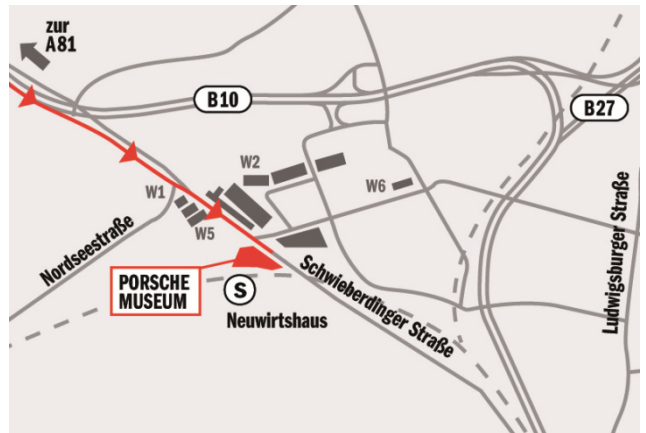

INFO

HOW TO FIND THE PORSCHE MUSEUM

BY CAR

Take the highway A81 („Stuttgart-Heilbronn“) until the exit „Zuffenhausen“. Continue on B10 towards Stuttgart. Take the first exit towards „Zuffenhausen“. After one kilometer you reach the Porsche Museum, using the first exit of the roundabout.

From Stuttgart city center take the B27/ „Heilbronner Straße“ towards „Zuffenhausen“. After approx. 5 kilometers follow „Heilbronner Straße“. Do not turn right to B10. Follow „Ludwigsburger Straße“. At the first traffic lights, turn left into „Frankenstraße“. Keep left. Pass the underbridge and turn right at the next traffic lights to „Schwieberdinger Straße“ for about 1 kilometer until the roundabout „Porscheplatz“. Use the third exit.

BY PUBLIC TRANSPORT

By train: From main station Stuttgart, take the S-Bahn line S6 towards „Leonberg/ Weil der Stadt“. The Porsche Museum is located next to the station „Neuwirtshaus/ Porscheplatz“.

By bus: Porscheplatz is served by several bus lines: 52, 99, 501-503, 591. The Porsche Museum is located directly at the Porscheplatz. Please ask our staff for departure information.