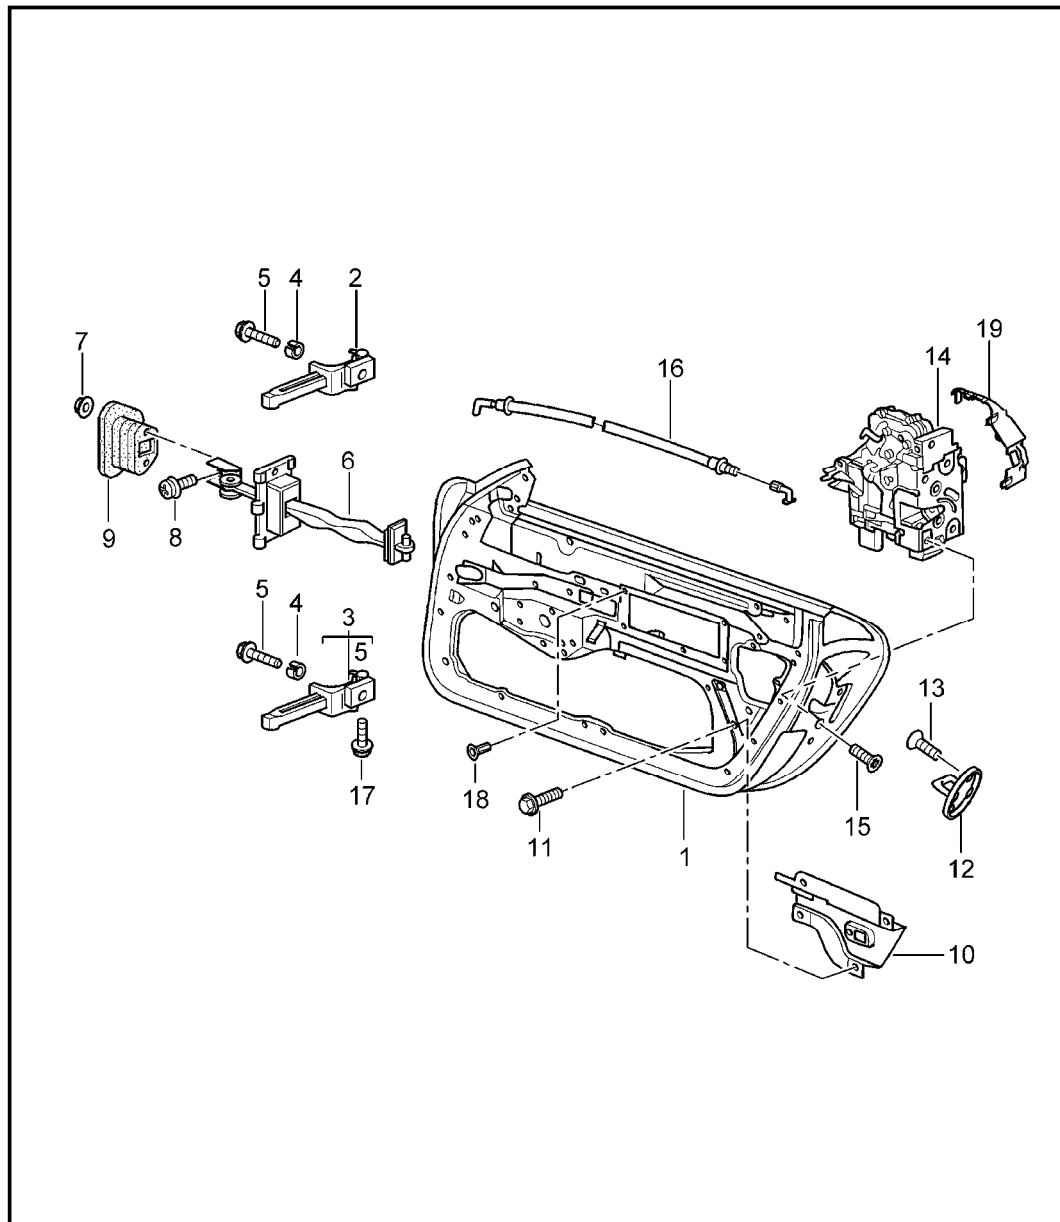

Model	Year	MG	SG	Illustration	Restrictions	UPD	12:45	22.09.201	PORSCHE	PET	PORSCHE
996	1999	8	04	804-00		377					

Pos	Part Number	Description	Remark	Qty	Model
		Door in white Installation parts Door lock			
(1)	A 996 531 011 04	Door in white GRV Prime coated Use also: POS.17 See technical information Group 5 5/00	/L	1	
(1)	996 531 011 05	Door in white GRV Prime coated Use also: POS.17 See technical information Group 5 5/00	/L	1	
1	A 996 531 012 04	Door in white GRV Prime coated Use also: POS.17 See technical information Group 5 5/00	/R	1	
1	996 531 012 05	Door in white GRV Prime coated Use also: POS.17 See technical information Group 5 5/00	/R	1	
-	000 043 204 38	Sealing material		1	
(2)	996 531 321 04	Hinge	/L	1	
2	996 531 322 04	Hinge	/R	1	
(3)	996 531 319 03	Hinge	/L	1	
3	996 531 320 03	Hinge	/R	1	
4	996 531 831 00	Sleeve		4	
5	999 073 192 02	Pan-head screw M 8 X 33		2	
6	996 537 151 02	Door arrester		2	