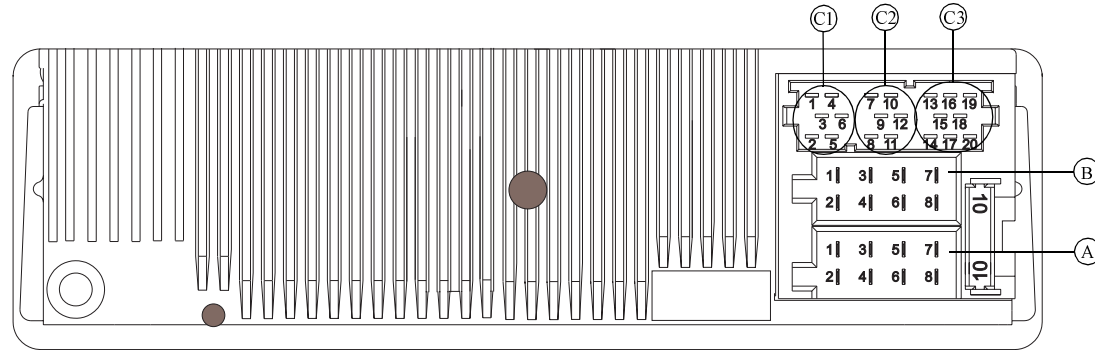

## Connection Instructions

### Socket A

- 1 Speed-dependent volume control
- 2 not assigned
- 3 Telephone mute / clearing function
- 4 Permanent positive (terminal 30)
- 5 Control output for automatic aerial / amplifier
- 6 Illumination (terminal 58d)
- 7 Switched positive (terminal 15)
- 8 Earth (terminal 31)

### Socket B

- 1 Loudspeaker rear right +
- 2 Loudspeaker rear right -
- 3 Loudspeaker front right +
- 4 Loudspeaker front right -
- 5 Loudspeaker front left +
- 6 Loudspeaker front left -
- 7 Loudspeaker rear left +
- 8 Loudspeaker rear left -

### Socket C3

- 12 AF telephone input
- 13 Earth - telephone input
- 14-20 Special connection for Porsche CD changer / MD changer