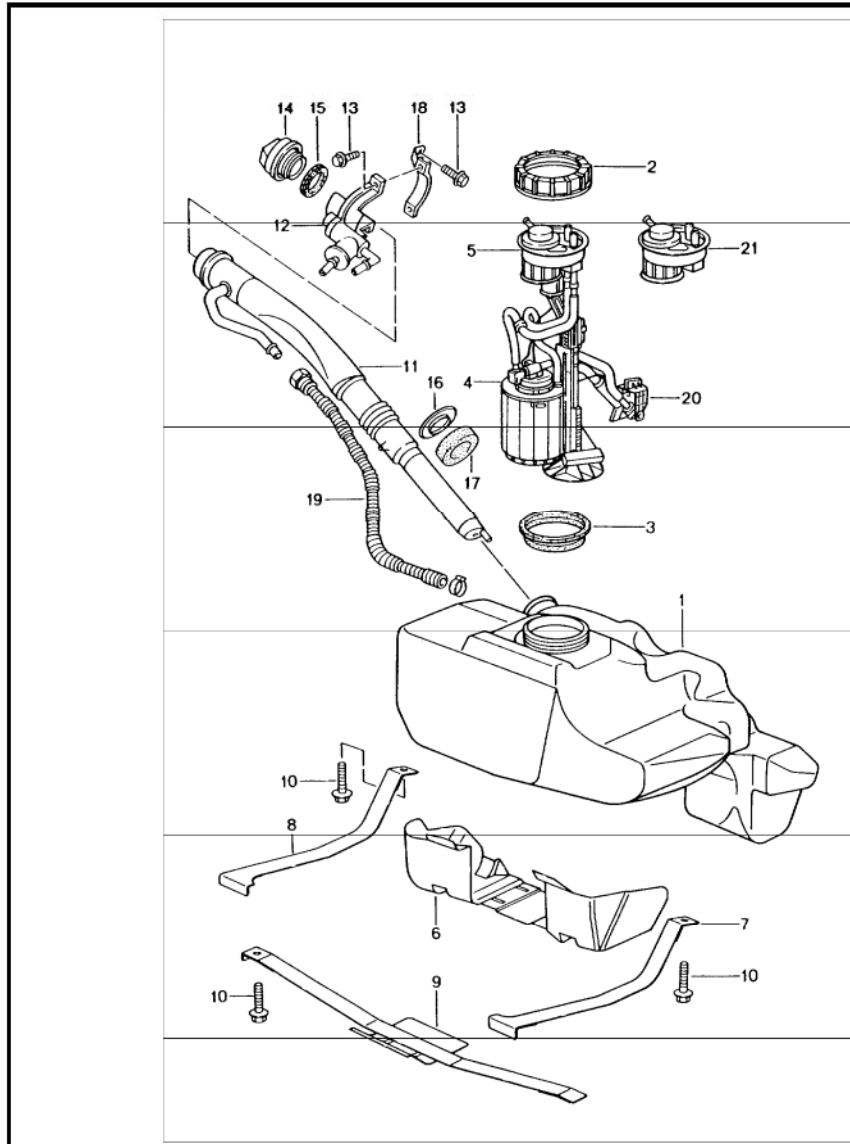

Model	Year	MG	SG	Illustration	Restrictions	UPD	17:14	26.01.2010	PORSCHE	PET	PORSCHE
GT3-1	2005	2	01	201-00		248					

Pos	Part Number	Description	Remark	Qty	Model
		fuel tank			
1	996 201 021 90	fuel tank	/LL	1	
(1)	996 201 022 90	fuel tank	/RL	1	
2	996 201 623 00	union nut		1	
3	321 919 133	sealing ring		1	
4	996 620 103 90	fuel pump		1	
(4) A	996 620 057 90	fuel pump	04-	1	
(4) U	996 620 057 91	fuel pump	04-	1	
(4)	996 620 057 92	fuel pump	04-	1	
5	996 620 808 00	tank gauge	/RL	1	
(5)	996 620 801 90	tank gauge	/LL	1	
6	996 201 331 01	protective plate	/LL	1	
(6)	996 201 331 03	protective plate	/RL	1	
7	996 201 105 02	restraining strap	/LL	1	
7	996 201 105 03	restraining strap	/RL	1	
8	996 201 106 02	restraining strap	/LL	1	
8	996 201 106 03	restraining strap	/RL	1	
9	996 201 107 90	restraining strap	/LL	1	
9	996 201 108 00	restraining strap	/RL	1	
10	900 075 479 09	combination screw M 8 X 40		4	
11	996 201 043 03	filler neck	/LL	1	
11	996 201 043 04	filler neck	/LL	1	M150/193
11	996 201 043 10	filler neck	/RL	1	M150/193
12	996 201 143 01	bleeder valve		1	
13	900 378 036 09	hexagon-head bolt M 6 X 12		3	
14	996 201 241 03	fuel tank cap		1	
15	191 201 557	gasket		1	
16	996 201 755 00	support washer		1	