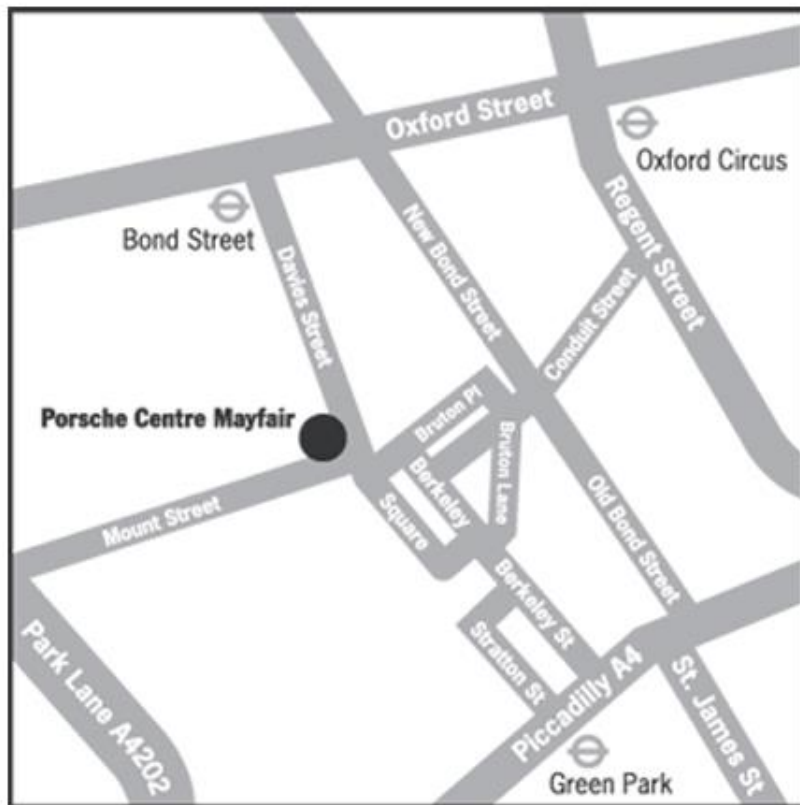

Central London

[Porsche Centre Mayfair](#)

Berkeley Square, London, W1K 3NA
Tel: 020 7514 0900

Principal: Greg Hardy-Smith
Sales Manager: Steve Schifano
Business Manager: Jonathan Sullivan