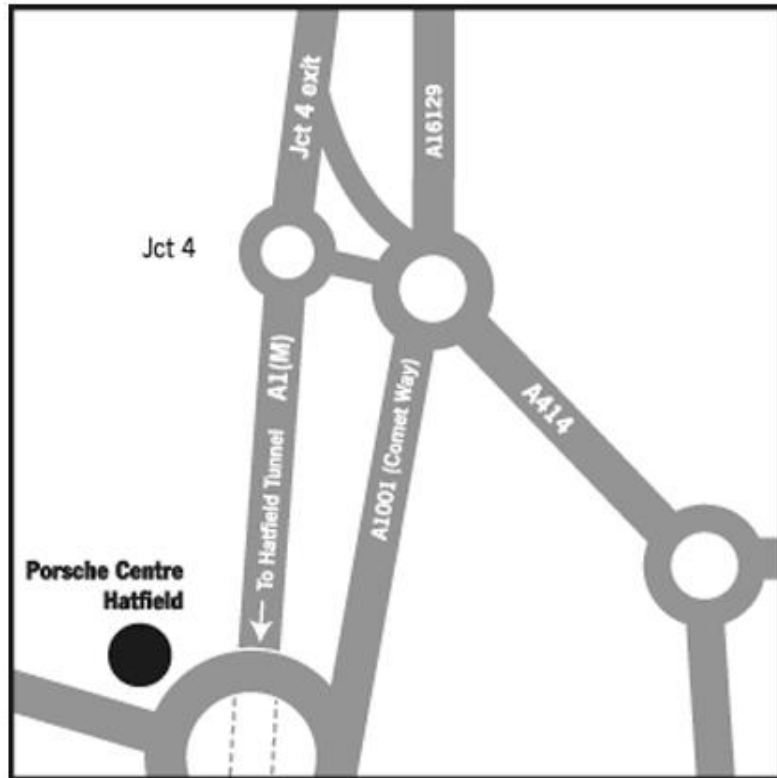

[Porsche Centre Hatfield](#)

Hatfield Business Park, Hatfield, Hertfordshire, AL10 9UA
Tel: 017 0727 7911

Principal: Mark Gibbings
New Car Sales Manager: Simon Lane
Used Car Sales Manager: Daniel George
After Sales Manager: Neil Walsh