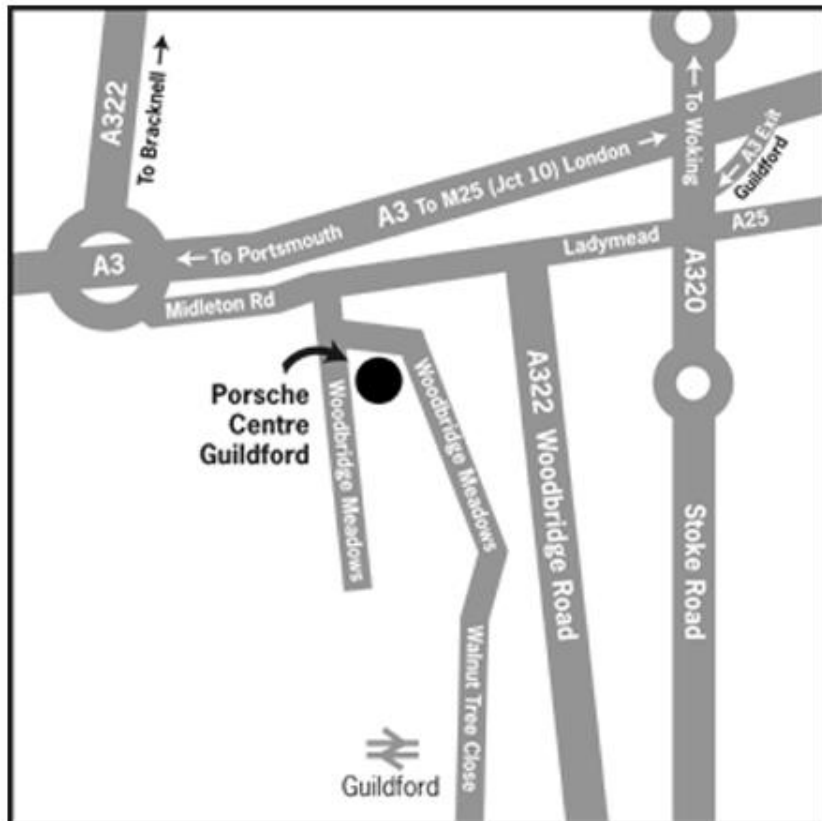

[Porsche Centre Guildford](#)

Woodbridge Meadows, Guildford, Surrey, GU1 1BD
Tel: 014 8340 8800

Principal: Kenny Mark
New Car Sales Manager: Marie McLeary
Used Car Sales Manager: Marc Sears
After Sales Manager: Jeff Moyes