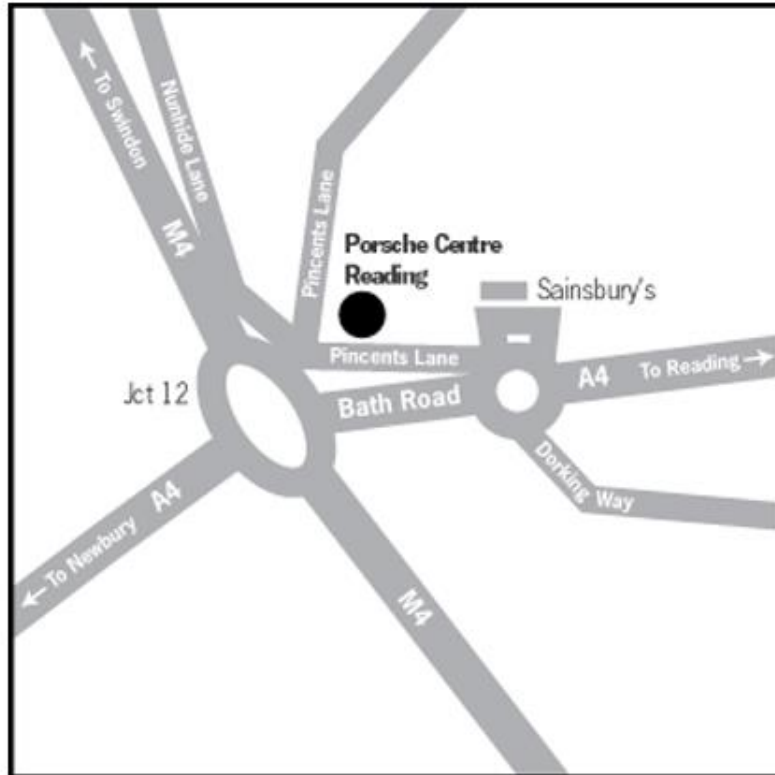

Porsche Centre Reading

Bath Road, Calcot, Reading, Berkshire, RG31 7SG
Tel: 011 8930 3911

Principal: Sean Wilson
Sales Manager: Michael Grady
Business Manager: Simon Butler
After Sales Manager: Trevor Boswell