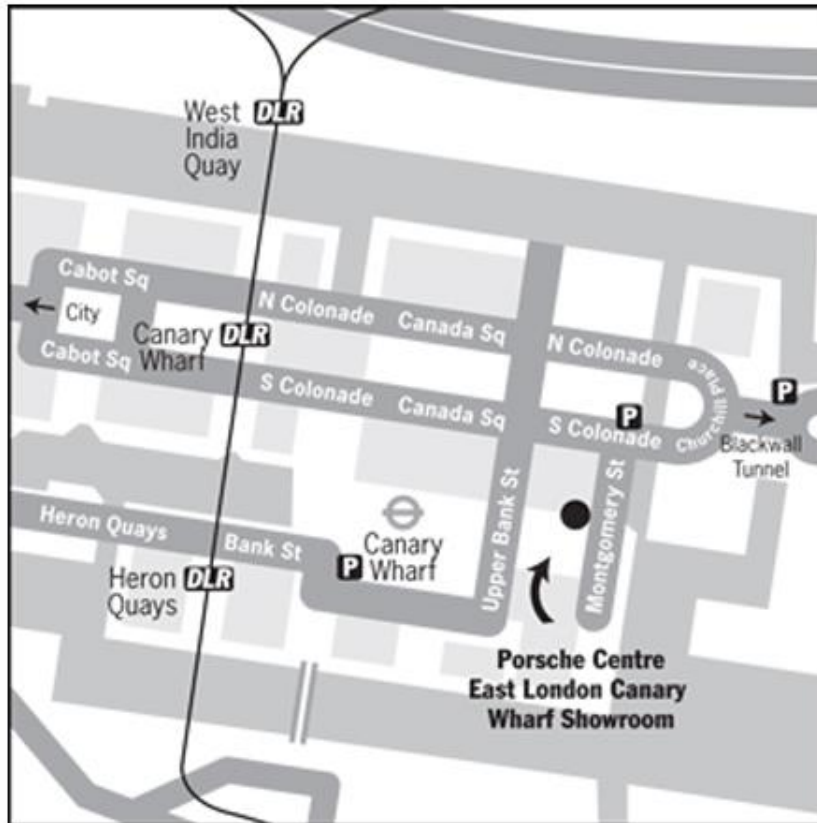

East London

[Porsche Centre Canary Wharf](#)

20 Canada Square, Canary Wharf, London, E14 5NN
Tel: 020 7718 5242

Acting Centre Principal: Richard Gordon
Sales Manager: Owen Wiggins