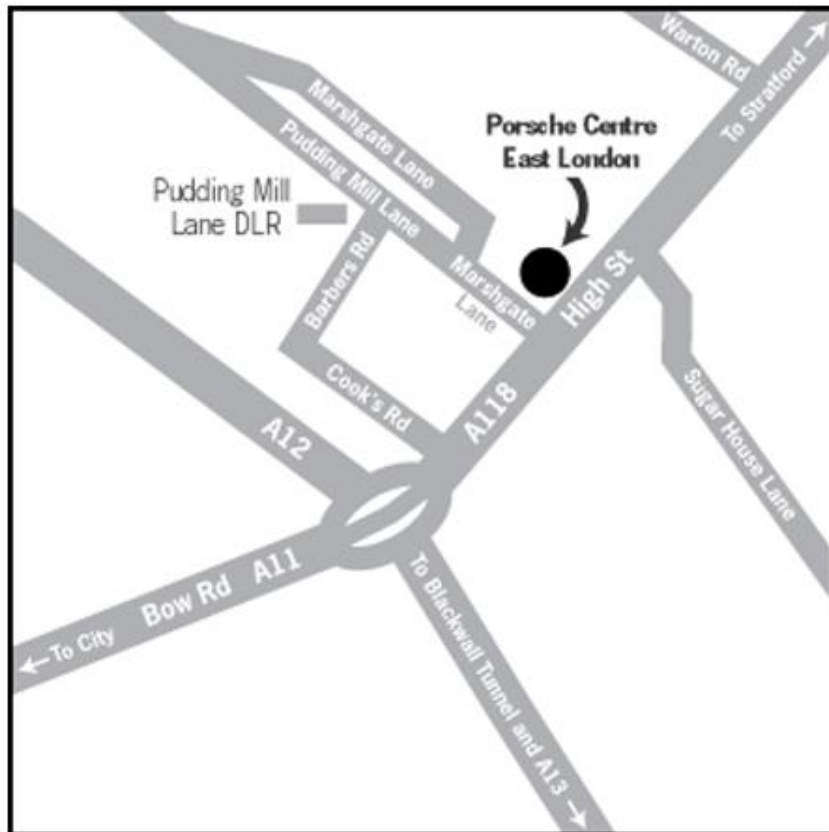

Principal: Ivan Howell
Sales Manager: Owen Wiggins
Sales Executive: Glenn Le Conte
After Sales Manager: Vernon D'Silva
Parts Manager: Gregory Bricher

Outside London

[Porsche Service Centre Byfleet](#)

Brooklands Place, Oyster Lane, Byfleet, Surrey, KT14 7JF
Tel: 014 8342 1911