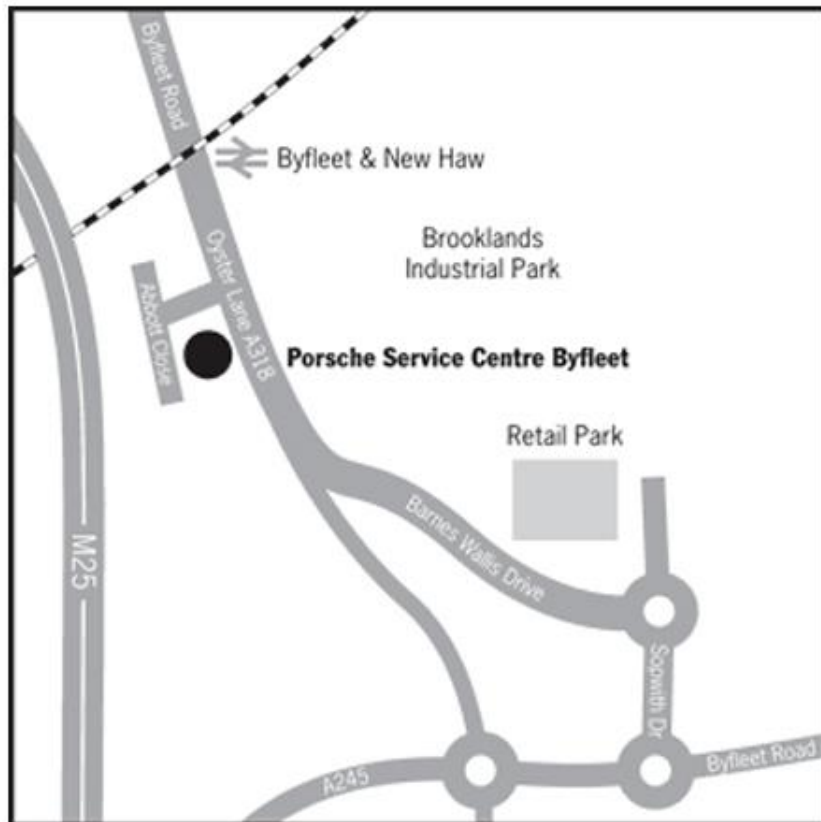

Outside London

[Porsche Service Centre Byfleet](#)

Brooklands Place, Oyster Lane, Byfleet, Surrey, KT14 7JF
Tel: 014 8342 1911

Principal: John Halestrap
Sales Manager: Scott Kavanagh
Service Director: Tim Munford
Service Director: David Simpson
Parts Advisor: Tom Holder