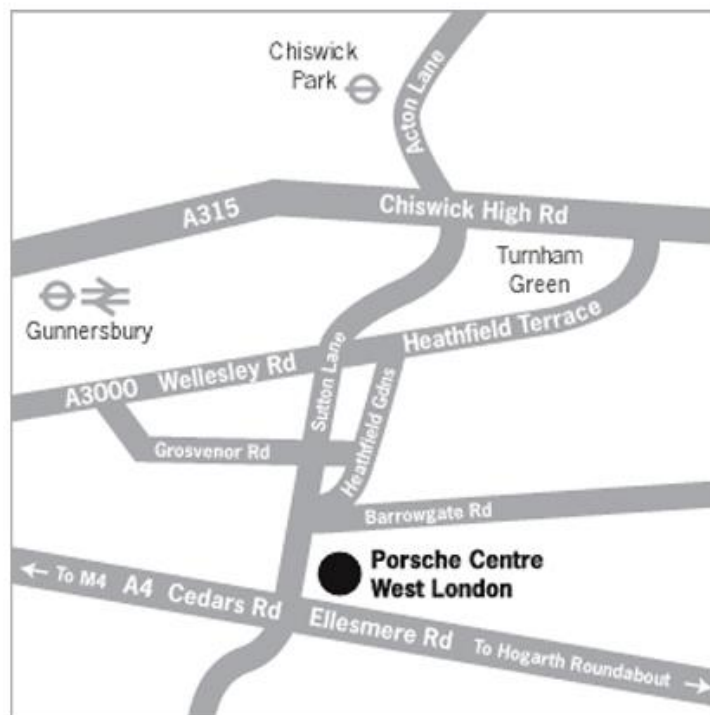

West London

[Porsche Centre West London](#)

Great West Road, Chiswick, London, W4 4LZ
Tel: 020 8742 7000

Principal: Richard Allen
General Sales Manager: Gene Lindford
Sales Manager: Donal Fallon
Business Manager: Martin Rutley
After Sales Manager: Michael Canter